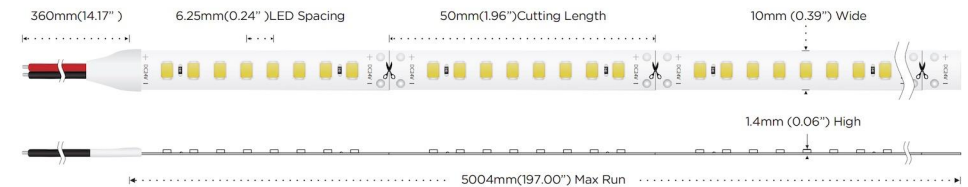

125-140LM/W

CRI 90

14.4W 160LEDs/M

8 led/group design, up to 140 lm/w.
2700-6000K Multi-color temperature optional

BK-2835-160LED-140LM-RA90

Technical Details		Lumens Per Meter		Energy Efficiency Class
Power	14.4W/M 4.39W/ft	Color Temperature		
Voltage	DC24V	● 2700K	1845lm	E
CRI	90	● 3000K	1870lm	E
Led Qty	160LEDs/M	● 4000K	1945lm	E
Length/Reel	5M	● 5000K	1945lm	E
Working Temperature	-20-50°C	● 6000K	1945lm	E

DIMENSION