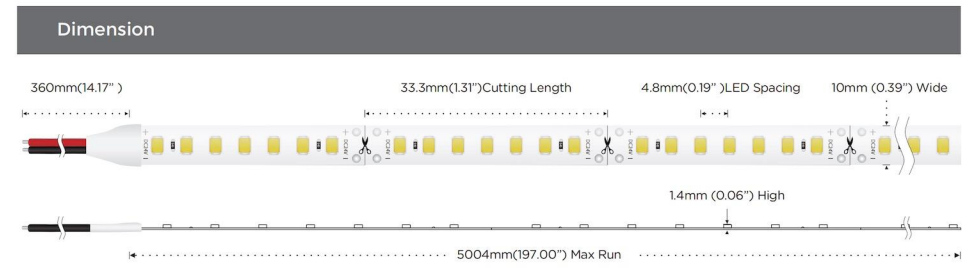

CRI 90

4.8W 70LEDs/M

7 led/group design, up to 120 lm/w.
2200-6000K Multi-color temperature optional

BK-2835-70LED-120LM-RA90

Technical Details		Lumens Per Meter		Energy Efficiency Class
Power	4.8W/M 1.46W/ft	Color Temperature		
Voltage	DC24V	● 2700K	530lm	F
CRI	90	● 3000K	560lm	F
Led Qty	70LEDs/M	● 4000K	600lm	F
Length/Reel	5M	● 5000K	575lm	F
Working Temperature	-20-50°C	● 6000K	580lm	F

110-120LM/W

CRI 90

9.6W 140LEDs/M

7 led/group design, up to 120 lm/w.
2200-6000K Multi-color temperature optional

BK-2835-140LED-120LM-RA90

Technical Details		Lumens Per Meter		Energy Efficiency Class
Power	9.6W/M 2.93W/ft	Color Temperature		
Voltage	DC24V	● 2700K	1055lm	F
CRI	90	● 3000K	1105lm	F
Led Qty	140LEDs/M	● 4000K	1180 lm	F
Length/Reel	5M	● 5000K	1085lm	F
Working Temperature	-20-50°C	● 6000K	1115lm	F

110-120LM/W

CRI 90

14.4W 210LEDs/M

7 led/group design, up to 120 lm/w.
2200-6000K Multi-color temperature optional

BK-2835-210LED-120LM-RA90

Technical Details		Lumens Per Meter		Energy Efficiency Class
Power	14.4W/M 4.39W/ft	Color Temperature		
Voltage	DC24V	● 2700K	1655lm	F
CRI	90	● 3000K	1700lm	F
Led Qty	210LEDs/M	● 4000K	1825lm	F
Length/Reel	5M	● 5000K	1845lm	F
Working Temperature	-20-50°C	● 6000K	1730lm	F