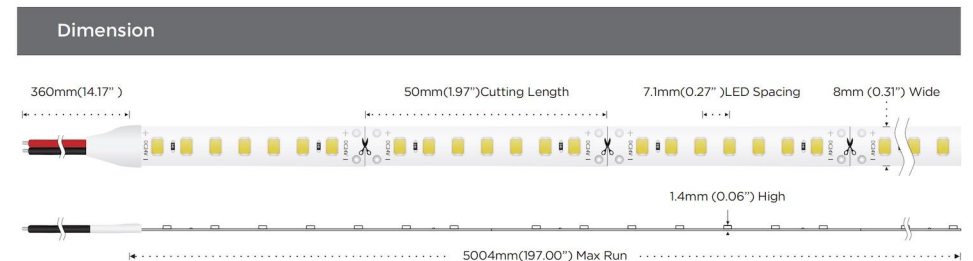

CRI 90

4.8W 70LEDs/M

7 led/group design, up to 120 lm/w.
2200-6000K Multi-color temperature optional

BK-2835-70LED-120LM-RA90

Technical Details		Lumens Per Meter		Energy Efficiency Class
Power	4.8W/M 1.46W/ft	Color Temperature		
Voltage	DC24V	● 2700K	530lm	F
CRI	90	● 3000K	560lm	F
Led Qty	70LEDs/M	● 4000K	600lm	F
Length/Reel	5M	● 5000K	575lm	F
Working Temperature	-20-50°C	● 6000K	580lm	F

110-120LM/W

CRI 90

9.6W 140LEDs/M

7 led/group design, up to 120 lm/w.
2200-6000K Multi-color temperature optional

BK-2835-140LED-120LM-RA90

Technical Details		Lumens Per Meter		Energy Efficiency Class
Power	9.6W/M 2.93W/ft	Color Temperature		
Voltage	DC24V	● 2700K	1055lm	F
CRI	90	● 3000K	1105lm	F
Led Qty	140LEDs/M	● 4000K	1180 lm	F
Length/Reel	5M	● 5000K	1085lm	F
Working Temperature	-20-50°C	● 6000K	1115lm	F

110-120LM/W

CRI 90

14.4W 210LEDs/M

7 led/group design, up to 120 lm/w.
2200-6000K Multi-color temperature optional

BK-2835-210LED-120LM-RA90

Technical Details		Lumens Per Meter		Energy Efficiency Class
Power	14.4W/M 4.39W/ft	Color Temperature		
Voltage	DC24V	● 2700K	1655lm	F
CRI	90	● 3000K	1700lm	F
Led Qty	210LEDs/M	● 4000K	1825lm	F
Length/Reel	5M	● 5000K	1845lm	F
Working Temperature	-20-50°C	● 6000K	1730lm	F