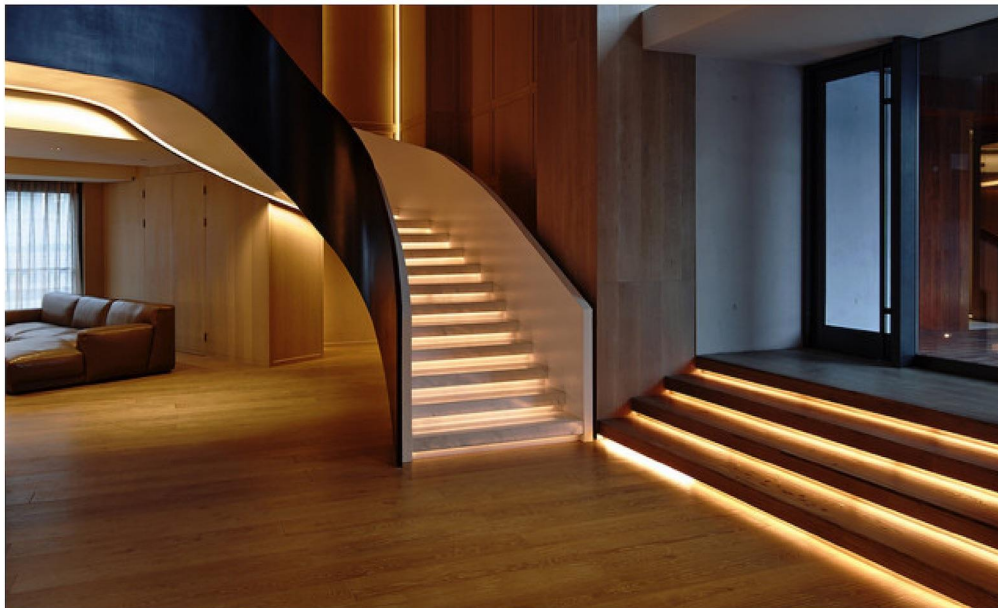

110-120LM/W

CRI 90

19.2W 252LEDs/M

7 led/group design, up to 120 lm/w.

2200-6000K Multi-color temperature optional

BK-2835-252LED-120LM-RA90

Technical Details		Lumens Per Meter		Energy Efficiency Class
Power	19.2W/M 5.85W/ft	Color Temperature		
Voltage	DC24V	● 2700K	2215lm	F
CRI	90	● 3000K	2265lm	F
Led Qty	252LEDs/M	● 4000K	2300lm	F
Length/Reel	5M	● 5000K	2300lm	F
Working Temperature	-20-50°C	● 6000K	2300lm	F