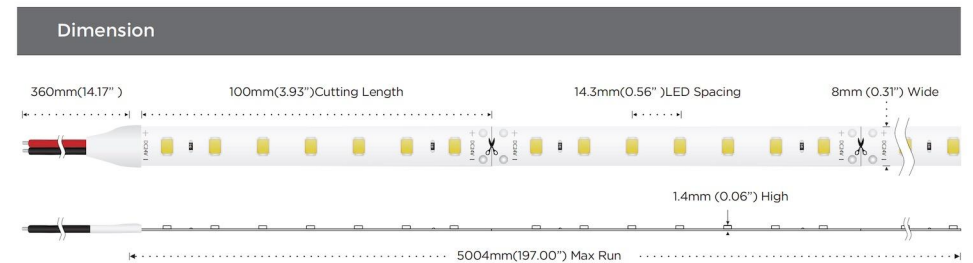

CRI 90

4.8W 70LEDs/M

7 led/group design, up to 120 lm/w.
2200-6000K Multi-color temperature optional

BK-2835-70LED-120LM-RA90

Technical Details		Lumens Per Meter		Energy Efficiency Class
Power	4.8W/M 1.46W/ft	Color Temperature		
Voltage	DC24V	● 2700K	530lm	F
CRI	90	● 3000K	560lm	F
Led Qty	70LEDs/M	● 4000K	600lm	F
Length/Reel	5M	● 5000K	575lm	F
Working Temperature	-20-50°C	● 6000K	580lm	F

110-120LM/W

CRI 90

9.6W 140LEDs/M

7 led/group design, up to 120 lm/w.
2200-6000K Multi-color temperature optional

BK-2835-140LED-120LM-RA90

Technical Details		Lumens Per Meter		Energy Efficiency Class
Power	9.6W/M 2.93W/ft	Color Temperature		
Voltage	DC24V	● 2700K	1055lm	F
CRI	90	● 3000K	1105lm	F
Led Qty	140LEDs/M	● 4000K	1180 lm	F
Length/Reel	5M	● 5000K	1085lm	F
Working Temperature	-20-50°C	● 6000K	1115lm	F

110-120LM/W

CRI 90

14.4W 210LEDs/M

7 led/group design, up to 120 lm/w.
2200-6000K Multi-color temperature optional

BK-2835-210LED-120LM-RA90

Technical Details		Lumens Per Meter		Energy Efficiency Class
Power	14.4W/M 4.39W/ft	Color Temperature		
Voltage	DC24V	● 2700K	1655lm	F
CRI	90	● 3000K	1700lm	F
Led Qty	210LEDs/M	● 4000K	1825lm	F
Length/Reel	5M	● 5000K	1845lm	F
Working Temperature	-20-50°C	● 6000K	1730lm	F