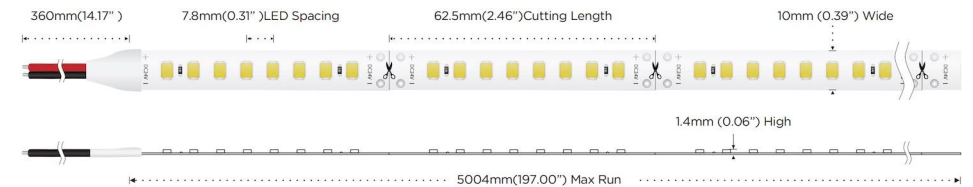

125-140LM/W

CRI 90

9.6W 128LEDs/M

8 led/group design, up to 140 lm/w.
2700-6000K Multi-color temperature optional

BK-2835-128LED-140LM-RA90

Technical Details		Lumens Per Meter		Energy Efficiency Class
Power	9.6W/M 2.93W/ft	Color Temperature		
Voltage	DC24V	● 2700K	1250lm	E
CRI	90	● 3000K	1270lm	E
Led Qty	128LEDs/M	● 4000K	1300lm	E
Length/Reel	5M	● 5000K	1310lm	E
Working Temperature	-20-50°C	● 6000K	1325lm	E

DIMENSION