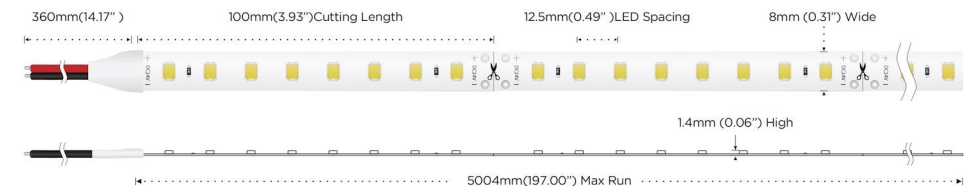

125-140LM/W

CRI 90

9.6W 80LEDs/M

8 led/group design, up to 140 lm/w.
2700-6000K Multi-color temperature optional

BK-2835-80LED-140LM-RA90

Technical Details		Lumens Per Meter		Energy Efficiency Class
Power	9.6W/M 2.93W/ft	Color Temperature		
Voltage	DC24V	● 2700K	1230lm	E
CRI	90	● 3000K	1250lm	E
Led Qty	80LEDs/M	● 4000K	1295lm	E
Length/Reel	5M	● 5000K	1295lm	E
Working Temperature	-20-50°C	● 6000K	1295lm	E

DIMENSION