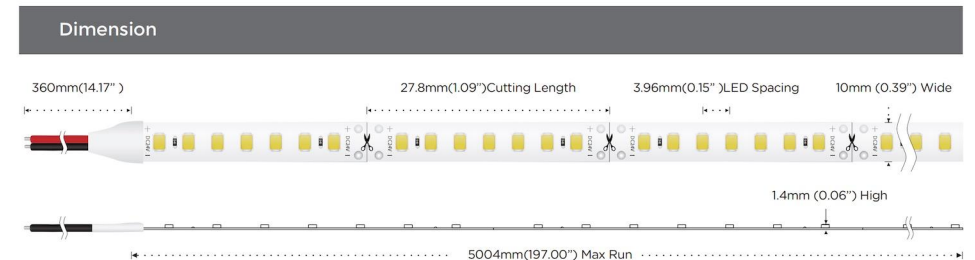

CRI 90

4.8W 70LEDs/M

7 led/group design, up to 120 lm/w.
2200-6000K Multi-color temperature optional

BK-2835-70LED-120LM-RA90

Technical Details		Lumens Per Meter		Energy Efficiency Class
Power	4.8W/M 1.46W/ft	Color Temperature		
Voltage	DC24V	● 2700K	530lm	F
CRI	90	● 3000K	560lm	F
Led Qty	70LEDs/M	● 4000K	600lm	F
Length/Reel	5M	● 5000K	575lm	F
Working Temperature	-20-50°C	● 6000K	580lm	F

110-120LM/W

CRI 90

9.6W 140LEDs/M

7 led/group design, up to 120 lm/w.
2200-6000K Multi-color temperature optional

BK-2835-140LED-120LM-RA90

Technical Details		Lumens Per Meter		Energy Efficiency Class
Power	9.6W/M 2.93W/ft	Color Temperature		
Voltage	DC24V	● 2700K	1055lm	F
CRI	90	● 3000K	1105lm	F
Led Qty	140LEDs/M	● 4000K	1180 lm	F
Length/Reel	5M	● 5000K	1085lm	F
Working Temperature	-20-50°C	● 6000K	1115lm	F

110-120LM/W

CRI 90

14.4W 210LEDs/M

7 led/group design, up to 120 lm/w.
2200-6000K Multi-color temperature optional

BK-2835-210LED-120LM-RA90

Technical Details		Lumens Per Meter		Energy Efficiency Class
Power	14.4W/M 4.39W/ft	Color Temperature		
Voltage	DC24V	● 2700K	1655lm	F
CRI	90	● 3000K	1700lm	F
Led Qty	210LEDs/M	● 4000K	1825lm	F
Length/Reel	5M	● 5000K	1845lm	F
Working Temperature	-20-50°C	● 6000K	1730lm	F

110-120LM/W

CRI 90

19.2W 252LEDs/M

7 led/group design, up to 120 lm/w.

2200-6000K Multi-color temperature optional

BK-2835-252LED-120LM-RA90

Technical Details		Lumens Per Meter		Energy Efficiency Class
Power	19.2W/M 5.85W/ft	Color Temperature		
Voltage	DC24V	● 2700K	2215lm	F
CRI	90	● 3000K	2265lm	F
Led Qty	252LEDs/M	● 4000K	2300lm	F
Length/Reel	5M	● 5000K	2300lm	F
Working Temperature	-20-50°C	● 6000K	2300lm	F