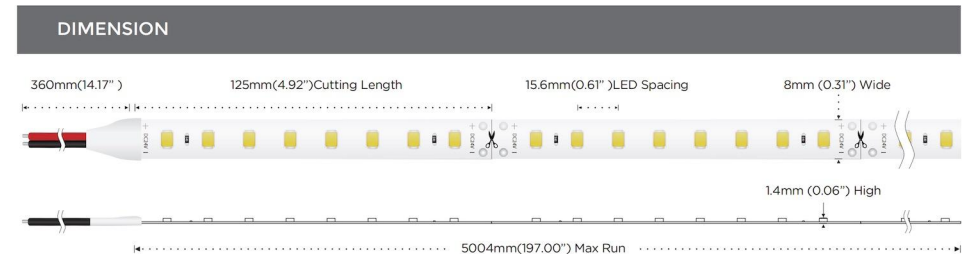

CRI 90

4.8W 64LEDs/M

8 led/group design, up to 140 lm/w.
2700-6000K Multi-color temperature optional

BK-2835-64LED-140LM-RA90

Technical Details		Lumens Per Meter		Energy Efficiency Class
Power	4.8W/M 1.46W/ft	Color Temperature		
Voltage	DC24V	● 2700K	615lm	E
CRI	90	● 3000K	625m	E
Led Qty	64LEDs/M	● 4000K	660lm	E
Length/Reel	5M	● 5000K	660lm	E
Working Temperature	-20-50°C	● 6000K	660lm	E